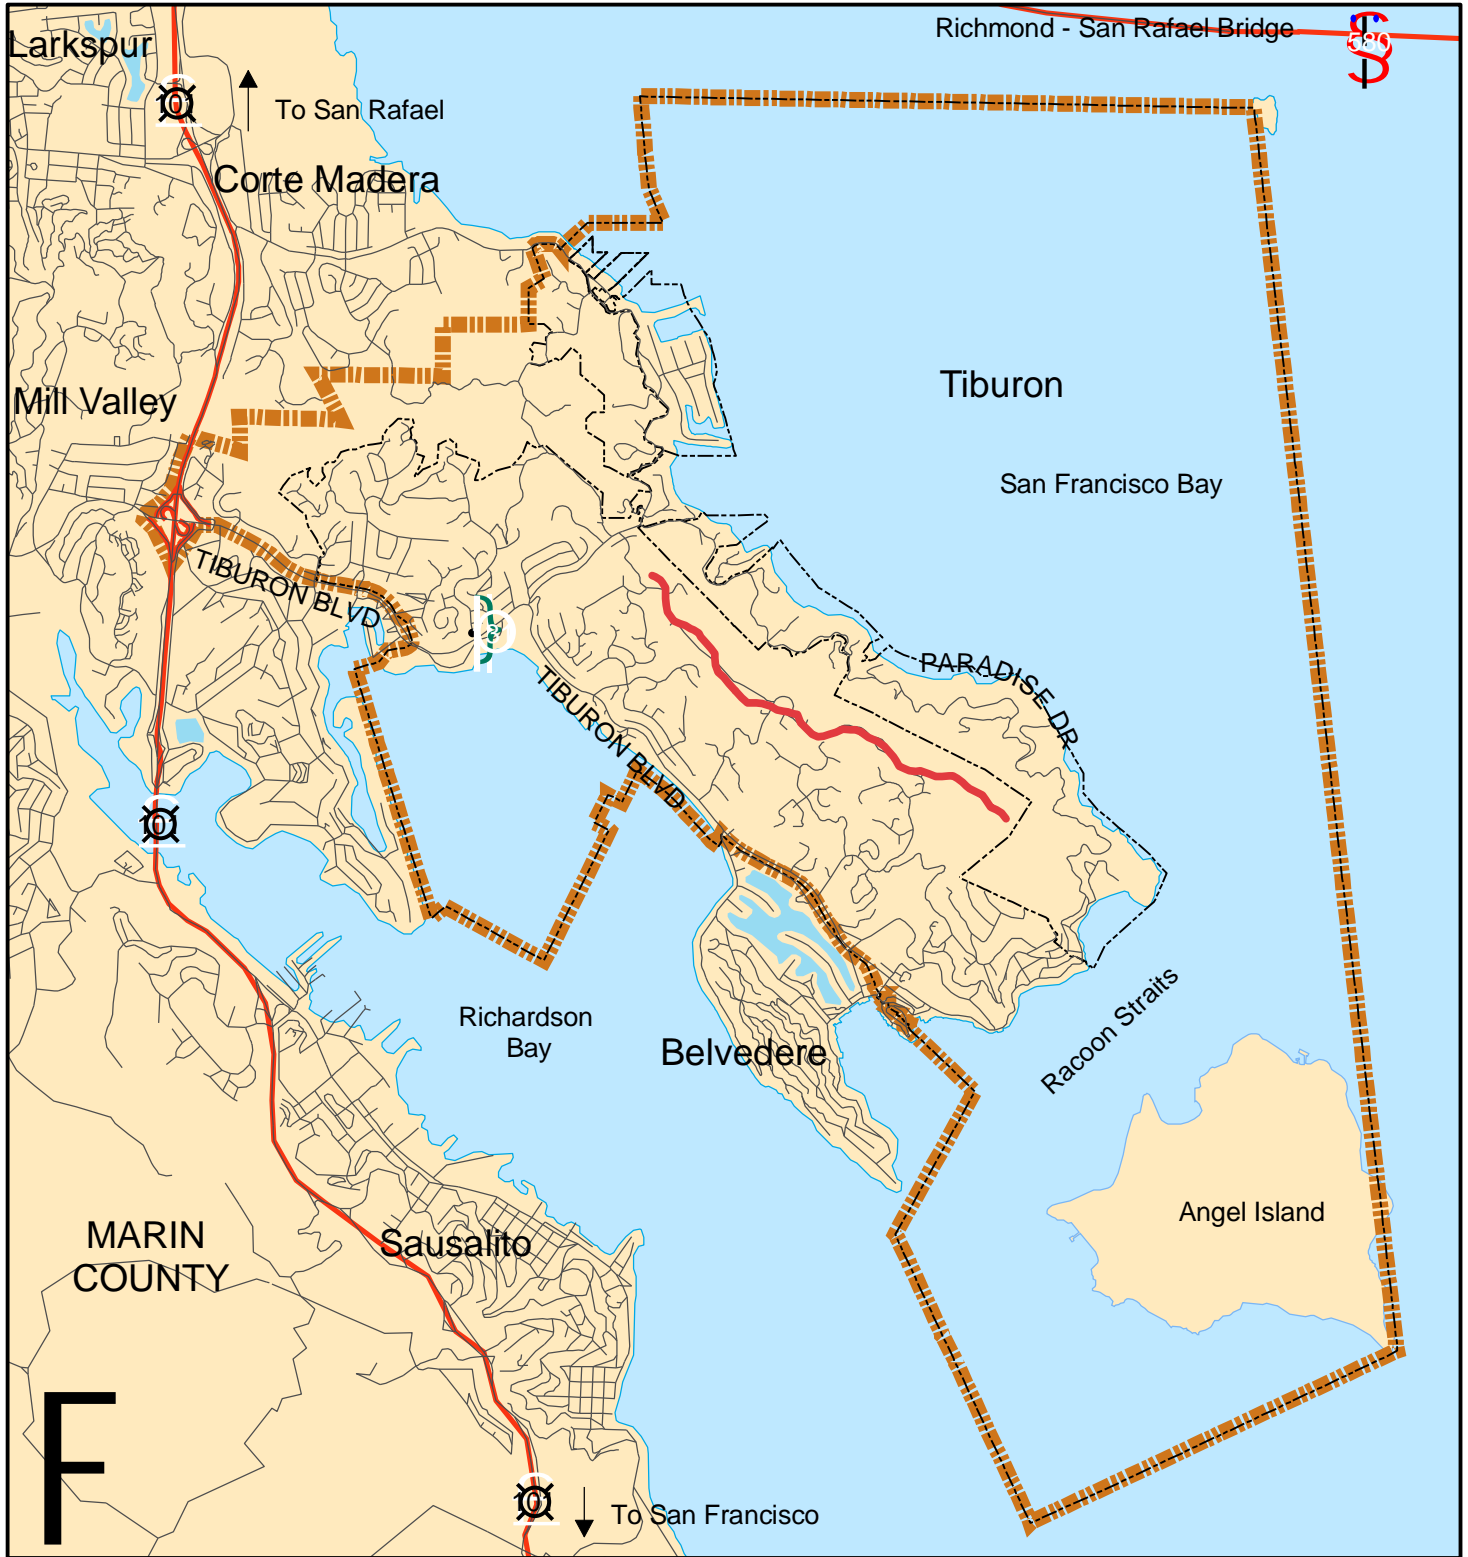

## Location of Tiburon Planning Area and Tiburon Ridge

0 0.5 1 1.5 2 Miles

Map Prepared by  
Community  
Development Dept.  
September 2005

	Planning Area
	Tiburon Ridge